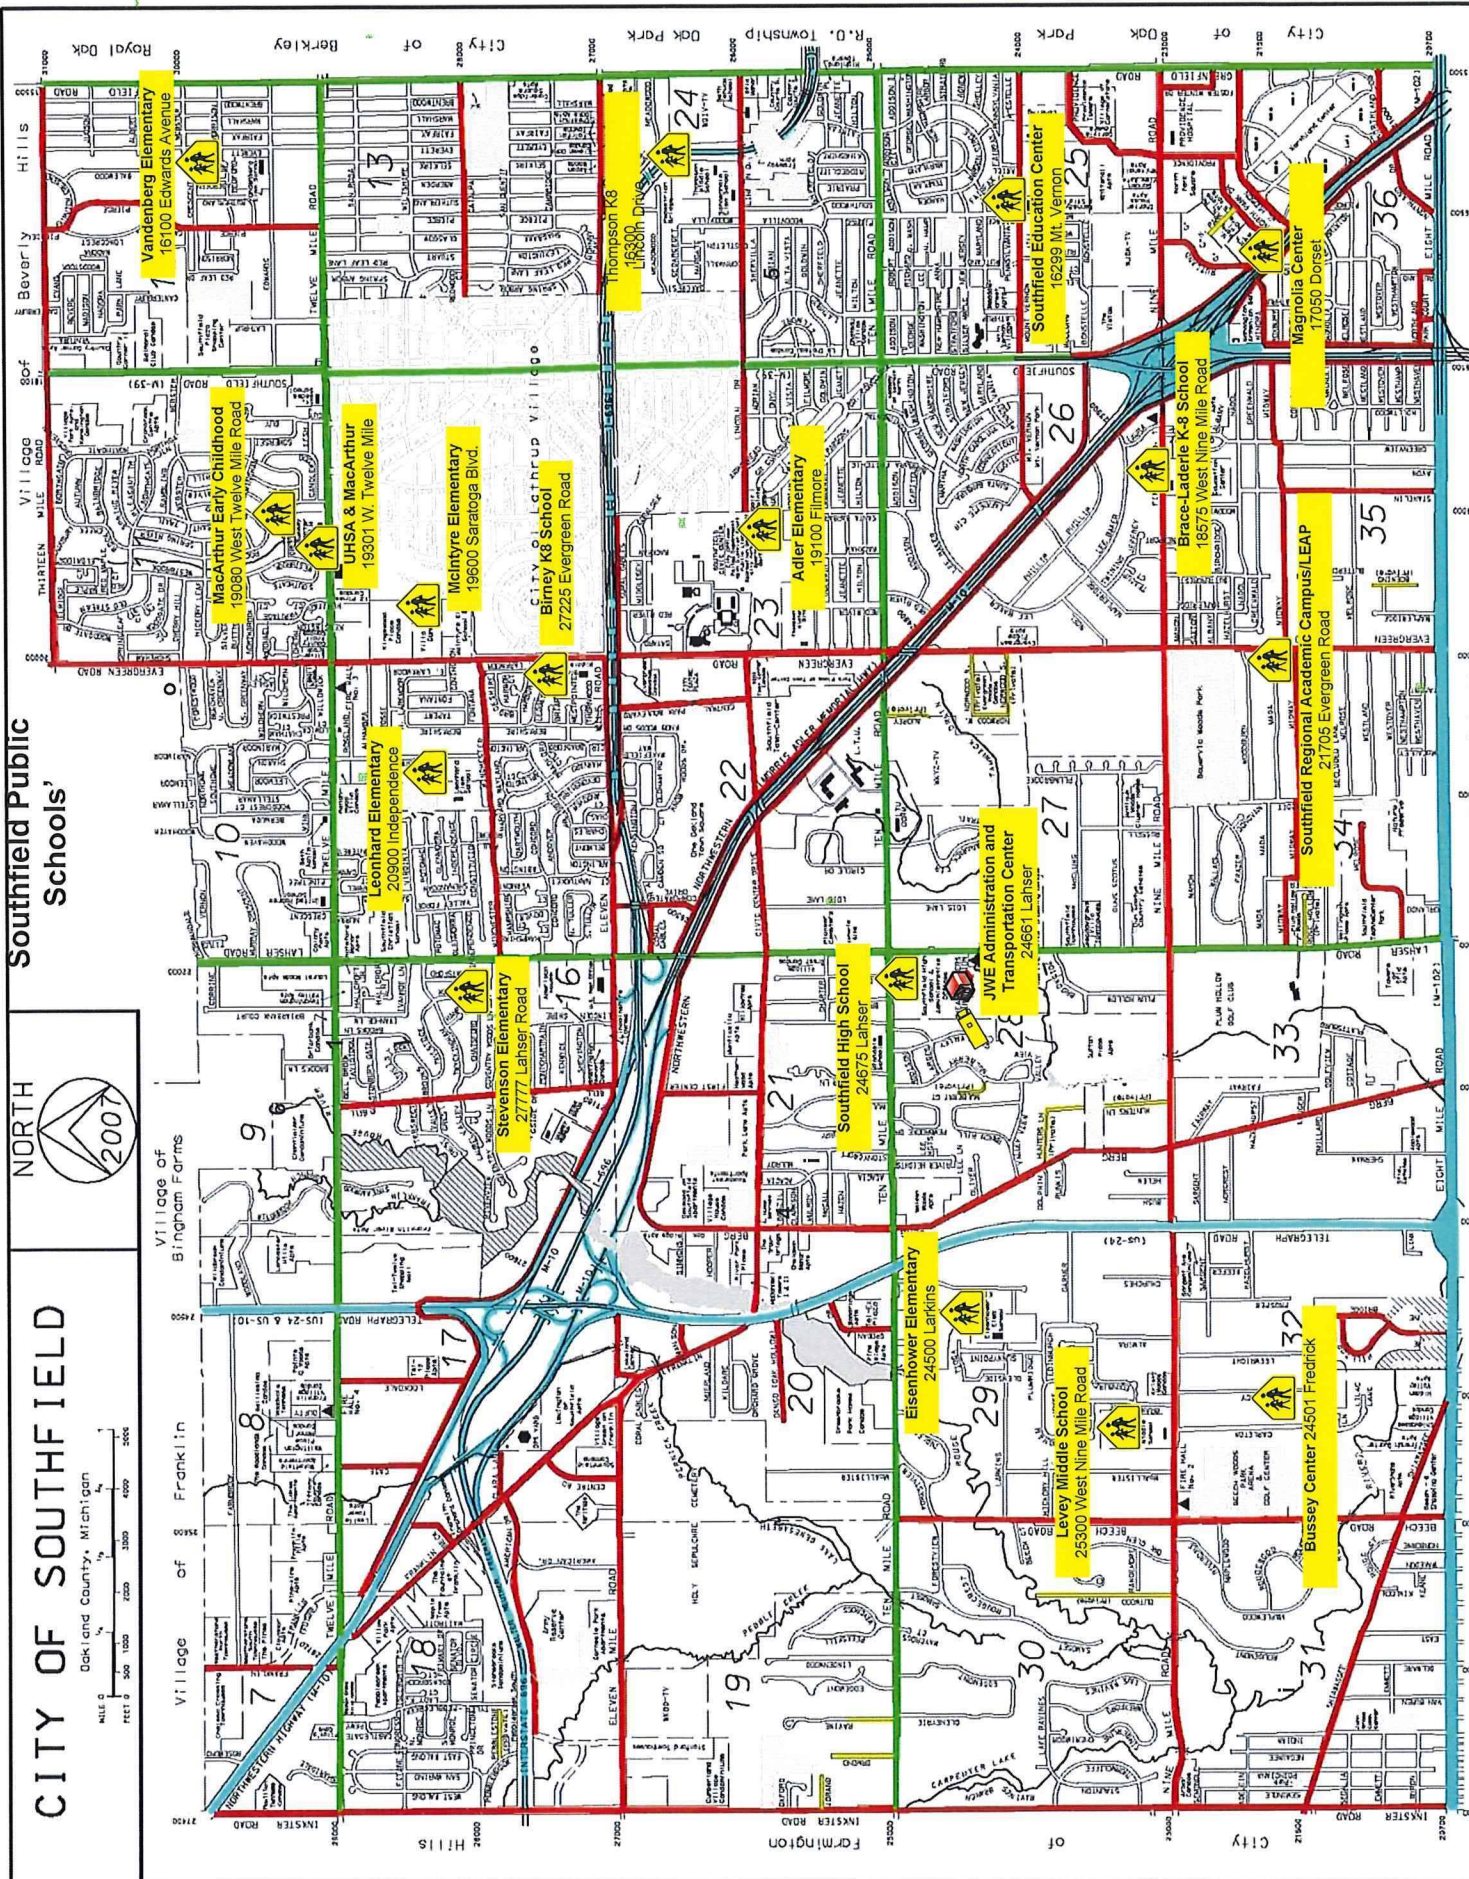

CITY OF SOUTHFIELD

Oakland County, Michigan
MILE 0 1000 2000 3000 4000 5000
FEET 0 500 1000 1500 2000 2500 3000 3500 4000 4500 5000

Southfield Public Schools'

Vanderberg Elementary
16100 Edwards Avenue

MacArthur Early Childhood
19080 West Twelve Mile Road

UHS & MacArthur
19301 W. Twelve Mile

McIntyre Elementary
19600 Saratoga Blvd.

City K8 School
27225 Evergreen Road

Leonard Elementary
20900 Independence

Stevenson Elementary
27777 Lahser Road

Adler Elementary
19100 Filmore

Southfield High School
24675 Lahser

Eisenhower Elementary
24500 Larkins

Levey Middle School
25300 West Nine Mile Road

Bussey Center 24501 Fredrick

Southfield Education Center
16299 Mt. Vernon

Magnolia Center
17050 Dorset

Thompson K8
14838 Dine

24

23

26

22

27

21

28

20

29

19

30

31

32

33

34

35

36

35

36

35

36

35

36

35

36

35

36

35

36

35

36

35

36

35

36

35

36

35

36

35

36

35

36

35

36

35

36

35

36

35

36

35

36

35

36

35

36

35

36

35

36

35

36

35

36

35

36

35

36

35

36

35

36

35

36

35

36

35

36

35

36

35

36

35

36

35

36

35

36

35

36

35

36

35

36

35

36

35

36

35

36

35

36

35

36

35

36

35

36

35

36

35

36

35

36

35

36

35

36

35

36

35

36

35

36

35

36

35

36

35

36

35

36

35

36

35

36

35

36

35

36

35

36

35

36

35

36

35

36

35

36

35

36

35

36

35

36

35

36

35

36

35

36

35

36

35

36

35

36

35

36

35

36

35

36

35

36

35

36

35

36

35

36

35

36

35

36

35

36

35

36

35

36

35

36

35

36

35

36

35

36

35

36

35

36

35

36

35

36

35

36

35

36

35

36

35

36

35

36

35

36

35

36

35

36

35

36

35

Village of Bingham Farms
Village of Franklin
City of Southfield
City of Detroit
Redford Township