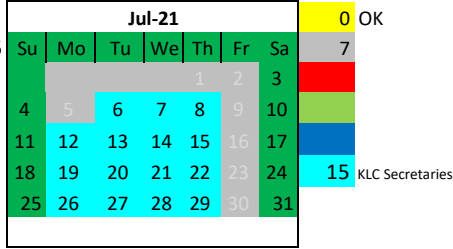

ESOS Work Calendar 10 Month and KLC

Legend

KLC days	15
Work Days	
PD Days	
Nonwork Days	
Record Day	
Holidays	

199	Work Days
7	PD Days No Students
220	Total Paid Days - 10 month ESOS
26	Non Work Days
180	Student Days
12	Holidays