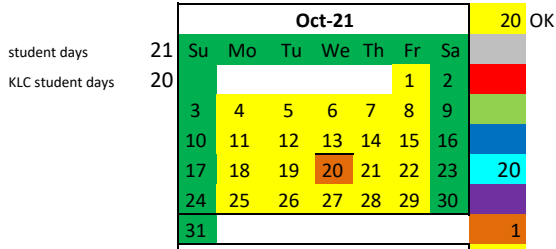

ESOS Work Calendar 10 Month and KLC

Legend

KLC days	15
Work Days	
PD Days	
Nonwork Days	
Record Day	
Holidays	

199	Work Days
7	PD Days No Students
220	Total Paid Days - 10 month ESOS
26	Non Work Days
180	Student Days
12	Holidays