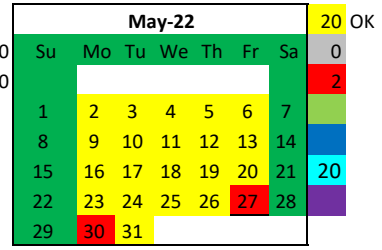

ESOS Work Calendar 10 Month and KLC

Legend

KLC days	15
Work Days	
PD Days	
Nonwork Days	
Record Day	
Holidays	

199	Work Days
7	PD Days No Students
220	Total Paid Days - 10 month ESOS
26	Non Work Days
180	Student Days
12	Holidays