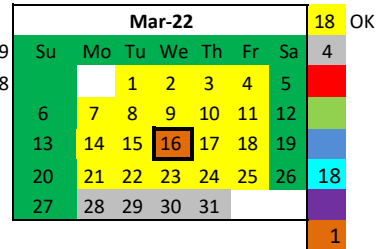

ESOS Work Calendar 10 Month and KLC

Legend

KLC days	15
Work Days	
PD Days	
Nonwork Days	
Record Day	
Holidays	

199	Work Days
7	PD Days No Students
220	Total Paid Days - 10 month ESOS
26	Non Work Days
180	Student Days
12	Holidays