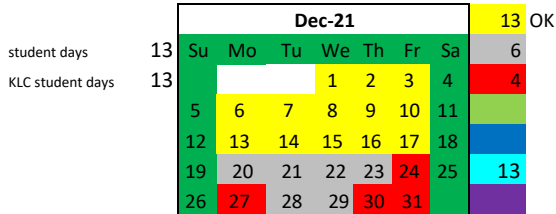

ESOS Work Calendar 10 Month and KLC

Legend

KLC days	15
Work Days	
PD Days	
Nonwork Days	
Record Day	
Holidays	

199	Work Days
7	PD Days No Students
220	Total Paid Days - 10 month ESOS
26	Non Work Days
180	Student Days
12	Holidays