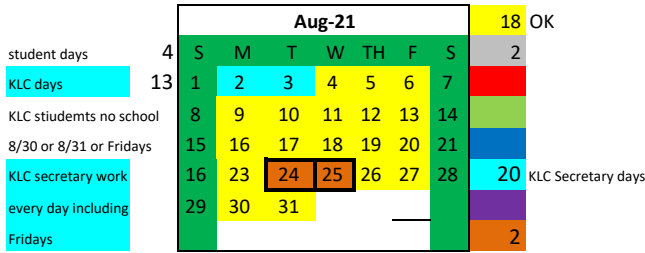

ESOS Work Calendar 10 Month and KLC

Legend

KLC days	15
Work Days	
PD Days	
Nonwork Days	
Record Day	
Holidays	

199	Work Days
7	PD Days No Students
220	Total Paid Days - 10 month ESOS
26	Non Work Days
180	Student Days
12	Holidays