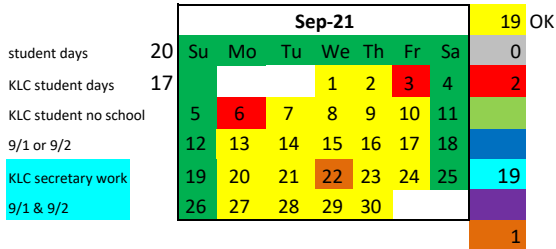

ESOS Work Calendar 10 Month and KLC

Legend

KLC days	15
Work Days	
PD Days	
Nonwork Days	
Record Day	
Holidays	

199	Work Days
7	PD Days No Students
220	Total Paid Days - 10 month ESOS
26	Non Work Days
180	Student Days
12	Holidays