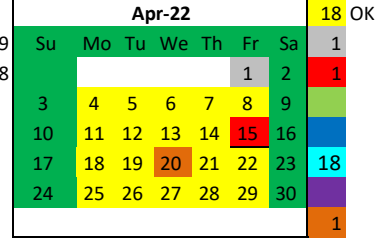

ESOS Work Calendar 10 Month and KLC

Legend

KLC days	15
Work Days	
PD Days	
Nonwork Days	
Record Day	
Holidays	

199	Work Days
7	PD Days No Students
220	Total Paid Days - 10 month ESOS
26	Non Work Days
180	Student Days
12	Holidays