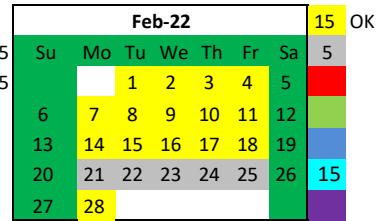

ESOS Work Calendar 10 Month and KLC

Legend

KLC days	15
Work Days	
PD Days	
Nonwork Days	
Record Day	
Holidays	

199	Work Days
7	PD Days No Students
220	Total Paid Days - 10 month ESOS
26	Non Work Days
180	Student Days
12	Holidays