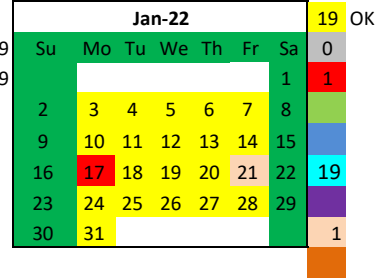

ESOS Work Calendar 10 Month and KLC

Legend

KLC days	15
Work Days	
PD Days	
Nonwork Days	
Record Day	
Holidays	

199	Work Days
7	PD Days No Students
220	Total Paid Days - 10 month ESOS
26	Non Work Days
180	Student Days
12	Holidays