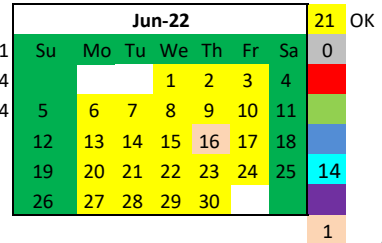

ESOS Work Calendar 10 Month and KLC

Legend

KLC days	15
Work Days	
PD Days	
Nonwork Days	
Record Day	
Holidays	

199	Work Days
7	PD Days No Students
220	Total Paid Days - 10 month ESOS
26	Non Work Days
180	Student Days
12	Holidays