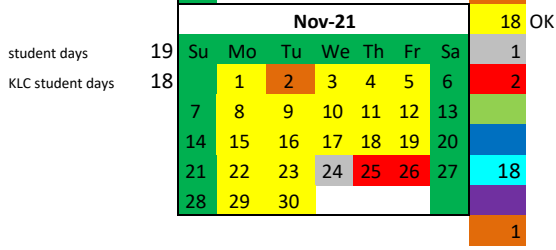

ESOS Work Calendar 10 Month and KLC

Legend

KLC days	15
Work Days	
PD Days	
Nonwork Days	
Record Day	
Holidays	

199	Work Days
7	PD Days No Students
220	Total Paid Days - 10 month ESOS
26	Non Work Days
180	Student Days
12	Holidays